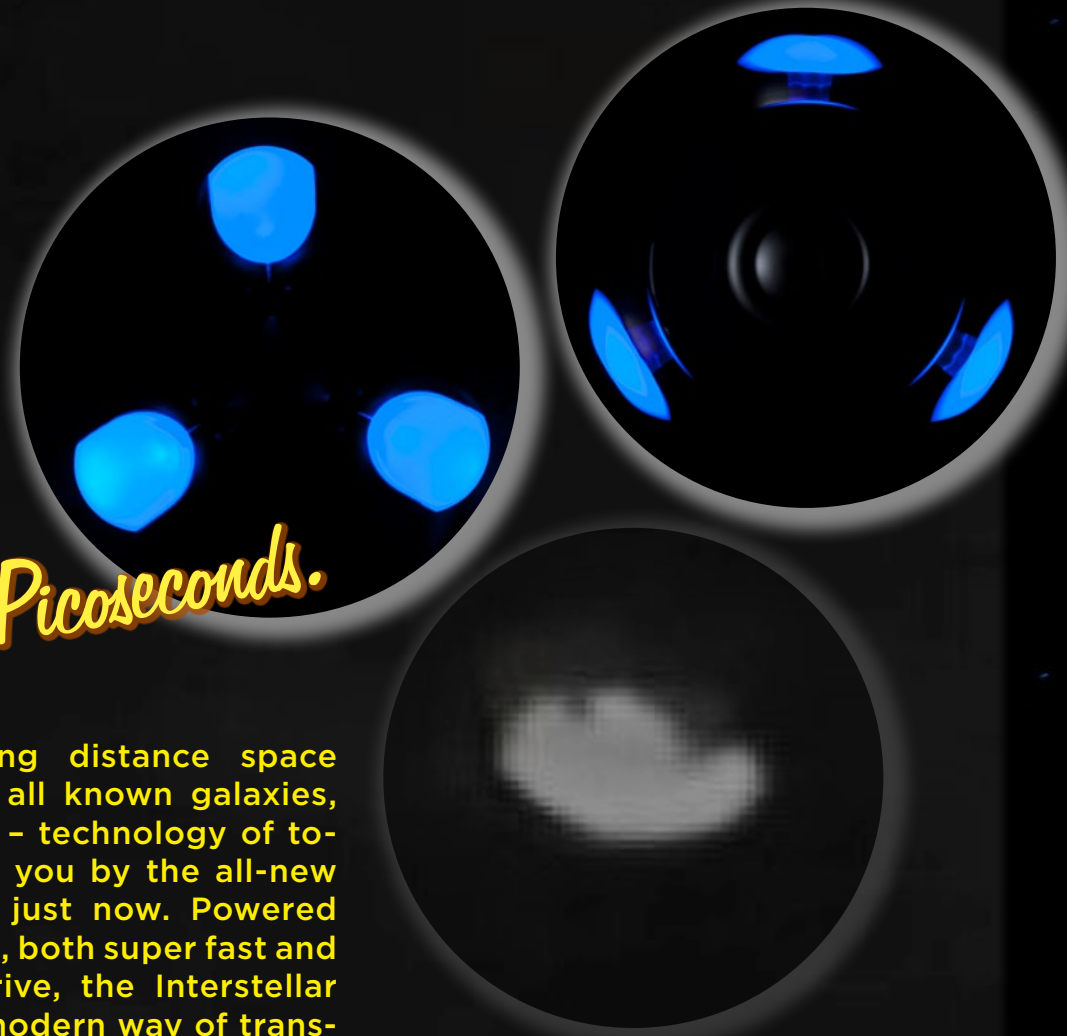

INTERSTELLAR VOYAGER

*Anywhere
In A Few Picoseconds.*

Almost instant long distance space travelling between all known galaxies, planets and moons - technology of tomorrow brought to you by the all-new Interstellar Cruiser just now. Powered by the cutting-edge, both super fast and super safe hyperdrive, the Interstellar cruiser is the true modern way of transportation. It has a capacity of 10000 passengers and provides comfort, entertainment, shopping malls and even a large garden for everyone. Thanks to its plasma weapon and heavy shielding, you don't have to worry about any danger lurking in subspace. So what are you waiting for? Experience exotic vacation at the other side of the universe at any time!

hyperdrive vortex stabilizers

main bridge

titanium composite hull with double adamantium coating

main sublight thrusters

BATTLECRUISER

*...So This Is How
The Mutilated Cows Are Made.*

The Battlecruiser is the most powerful battleship in the whole cosmos. This massive war machine is equipped with the most advanced technology ever developed. Destructive particle weaponry together with the impenetrable energetic shields and strong hull make it invincible in any battle. Faster-than-light jumps capability and the traditional "Battlecruiser operational!" epic welcome message also included!

hyperdrive engine main thruster

high grade adamantium composite hull

PLANETARY DESTROYER

Baaaaaaang!!!

Don't you think there are too many planets out there? No problem...just shoot the ugly ones down with the upgraded Deathstar-class Planetary Destroyer! This colossal weapon of mass destruction measures 1 kilometre in diameter and incorporates massive laser gun capable of destroying whole planets on one shot. It can also house thousands of small close-battle drones. Note that unlike some of our competitors, we do not sell unfinished products...